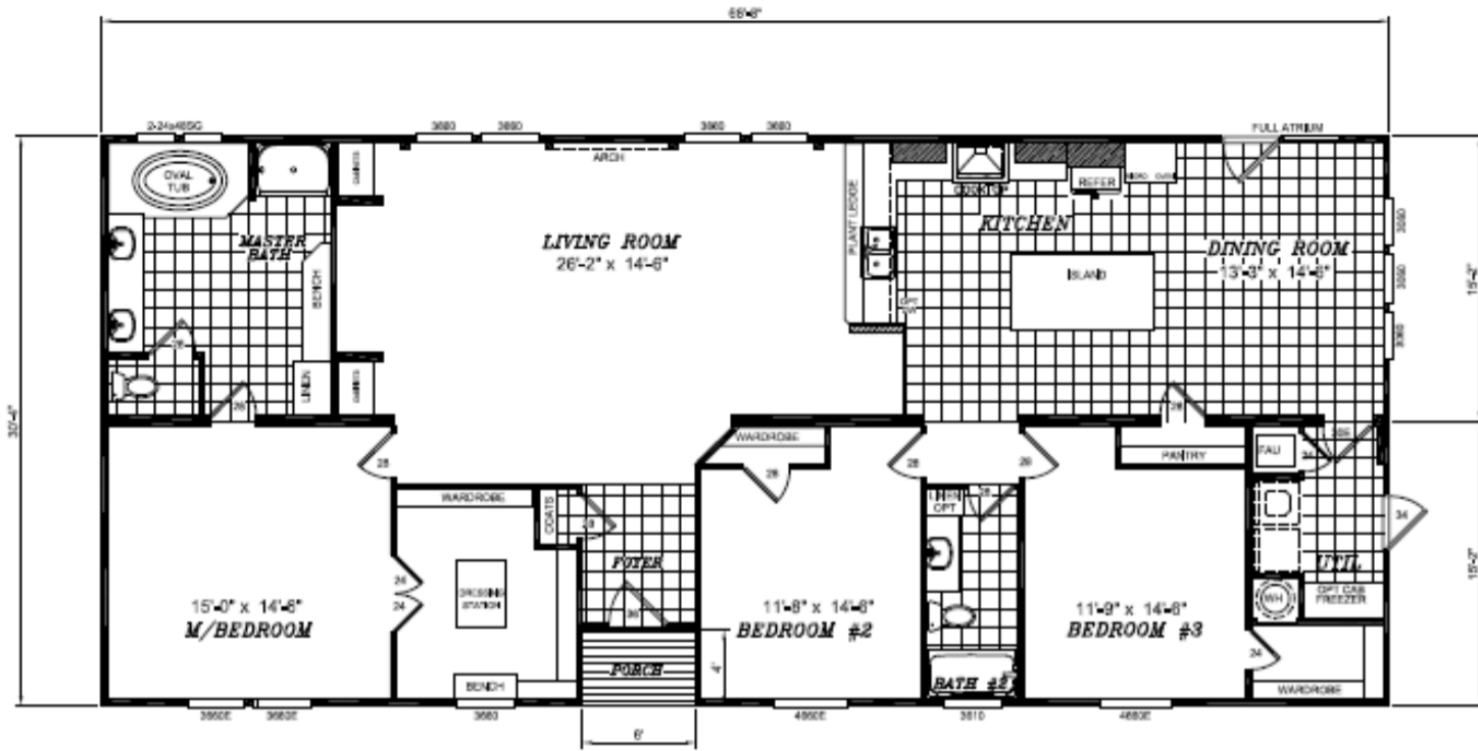

1303A

2062 SQ FT

view our display models at 4384 E Interstate 30, Rockwall, Texas 75087

1-877-219-4059 or 972-771-2176

www.RecreationalResortCottages.com

MHDRET00036207/IHB1526