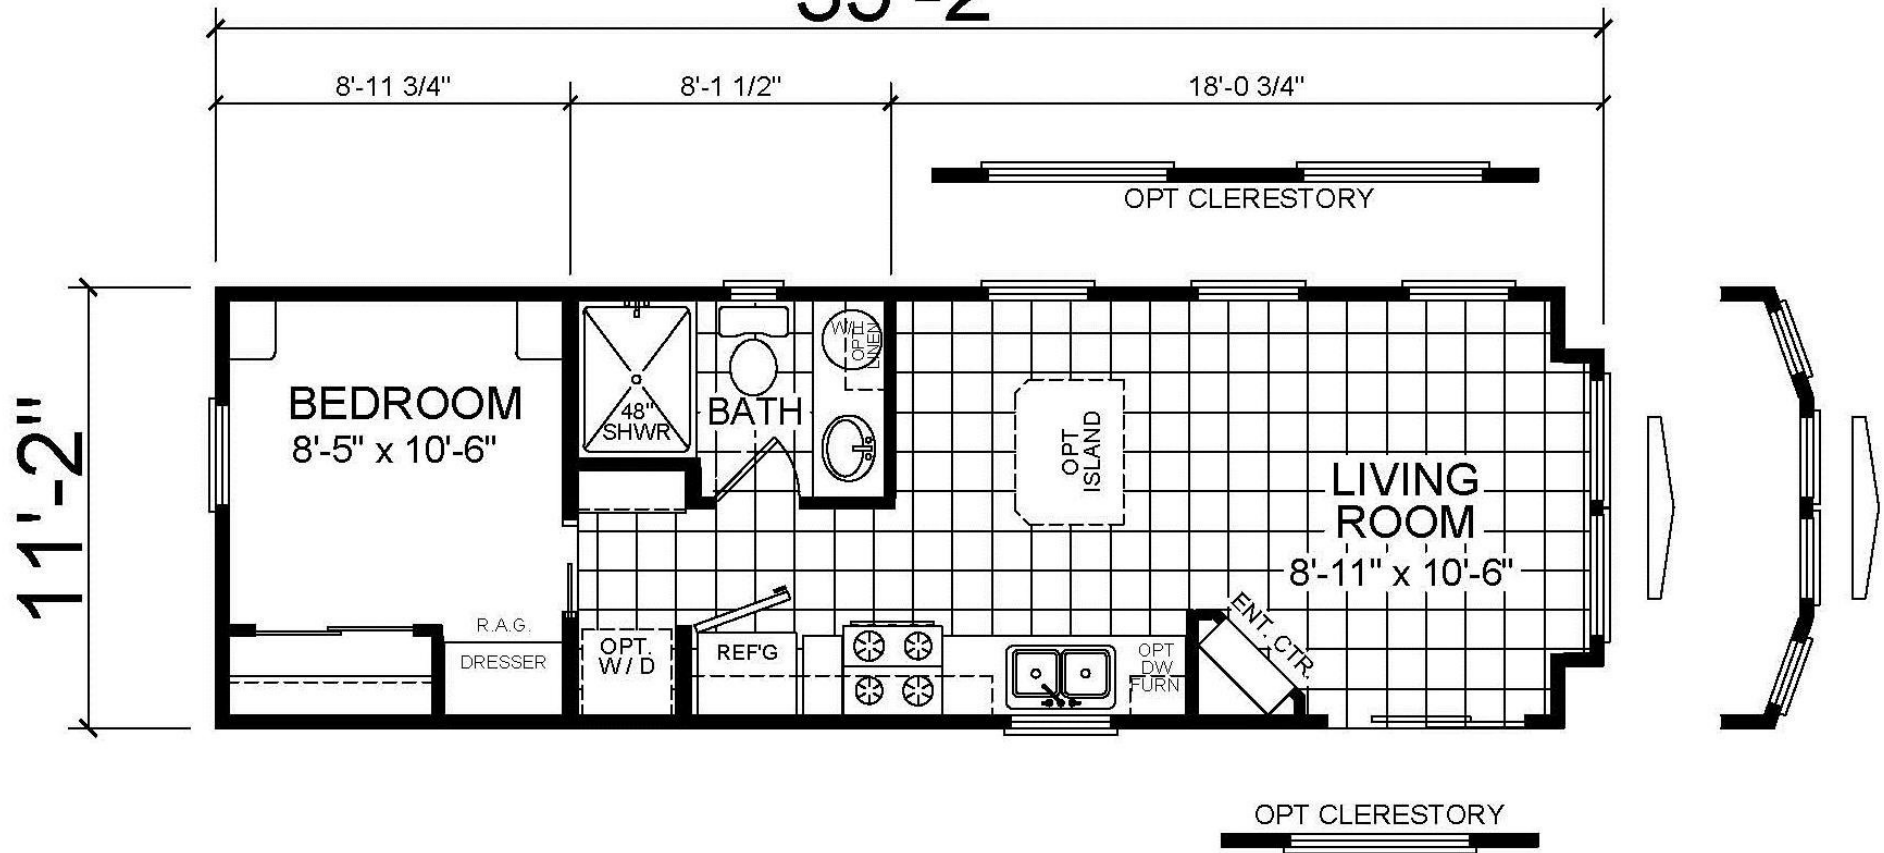

A-502

399 SQ FT

35'-2"

view our display models at 4384 E Interstate 30, Rockwall, Texas 75087

1-877-219-4059 or 972-771-2176

www.RecreationalResortCottages.com

MHDRET00036207/IHB1526