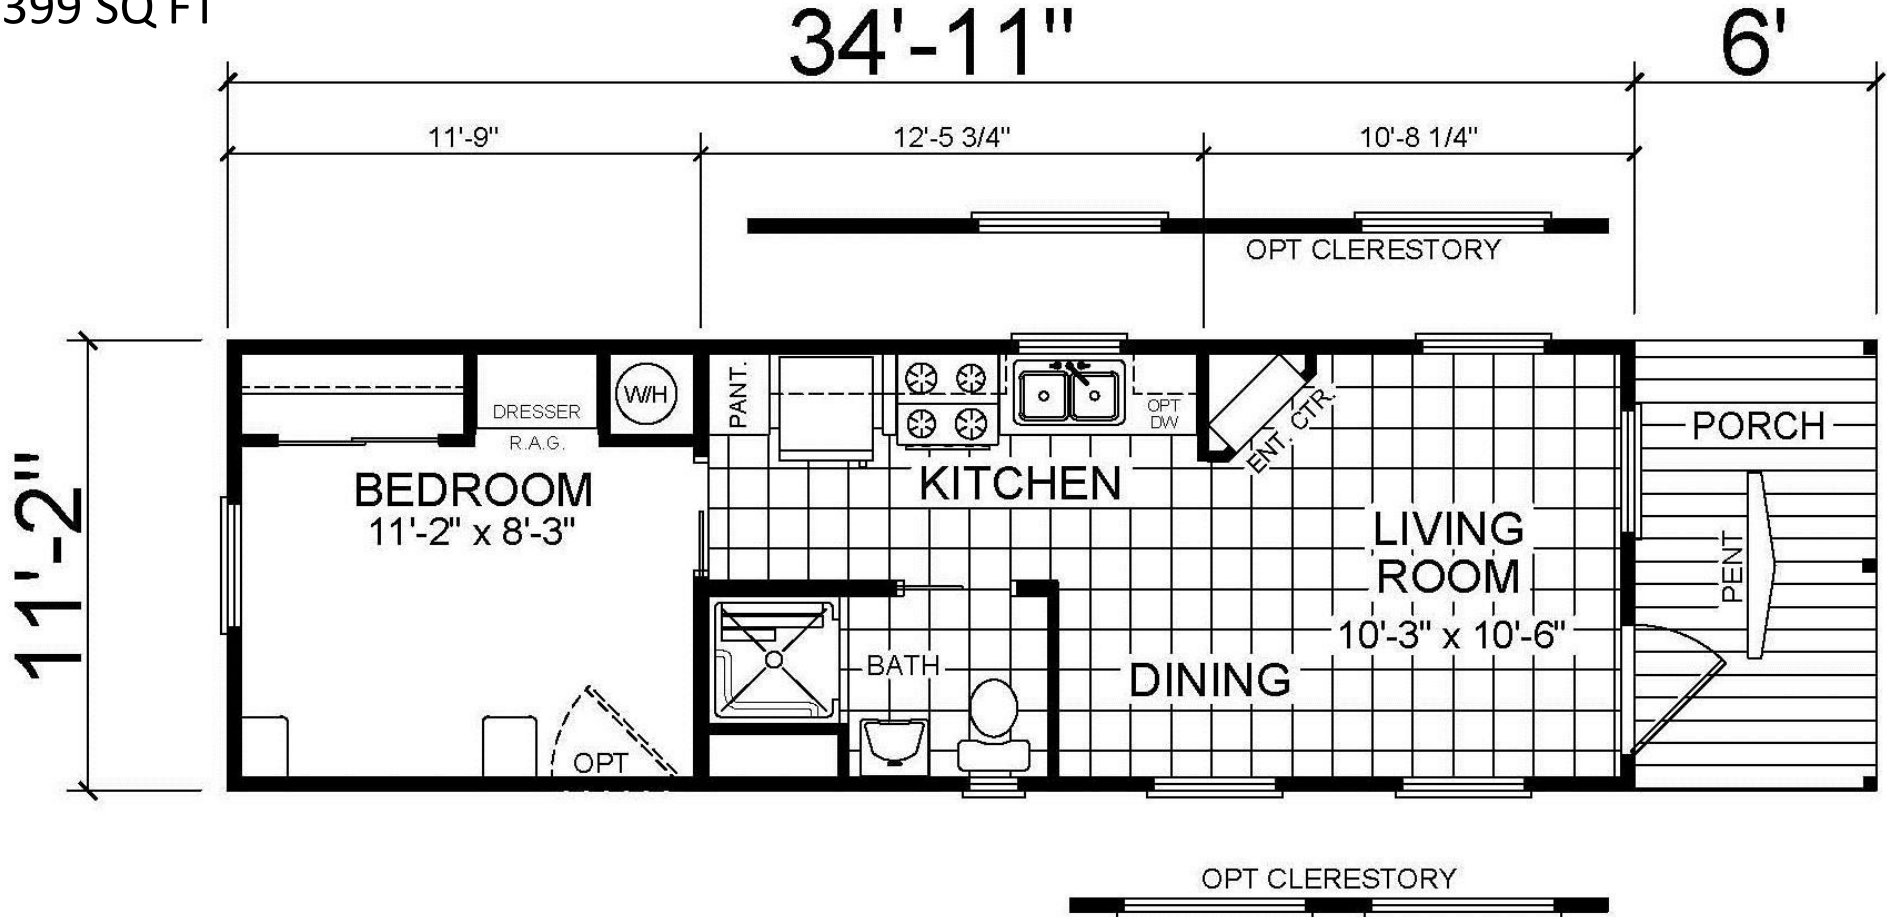

A-510

399 SQ FT

view our display models at 4384 E Interstate 30, Rockwall, Texas 75087

1-877-219-4059 or 972-771-2176

www.RecreationalResortCottages.com

MHDRET00036207/IHB1526