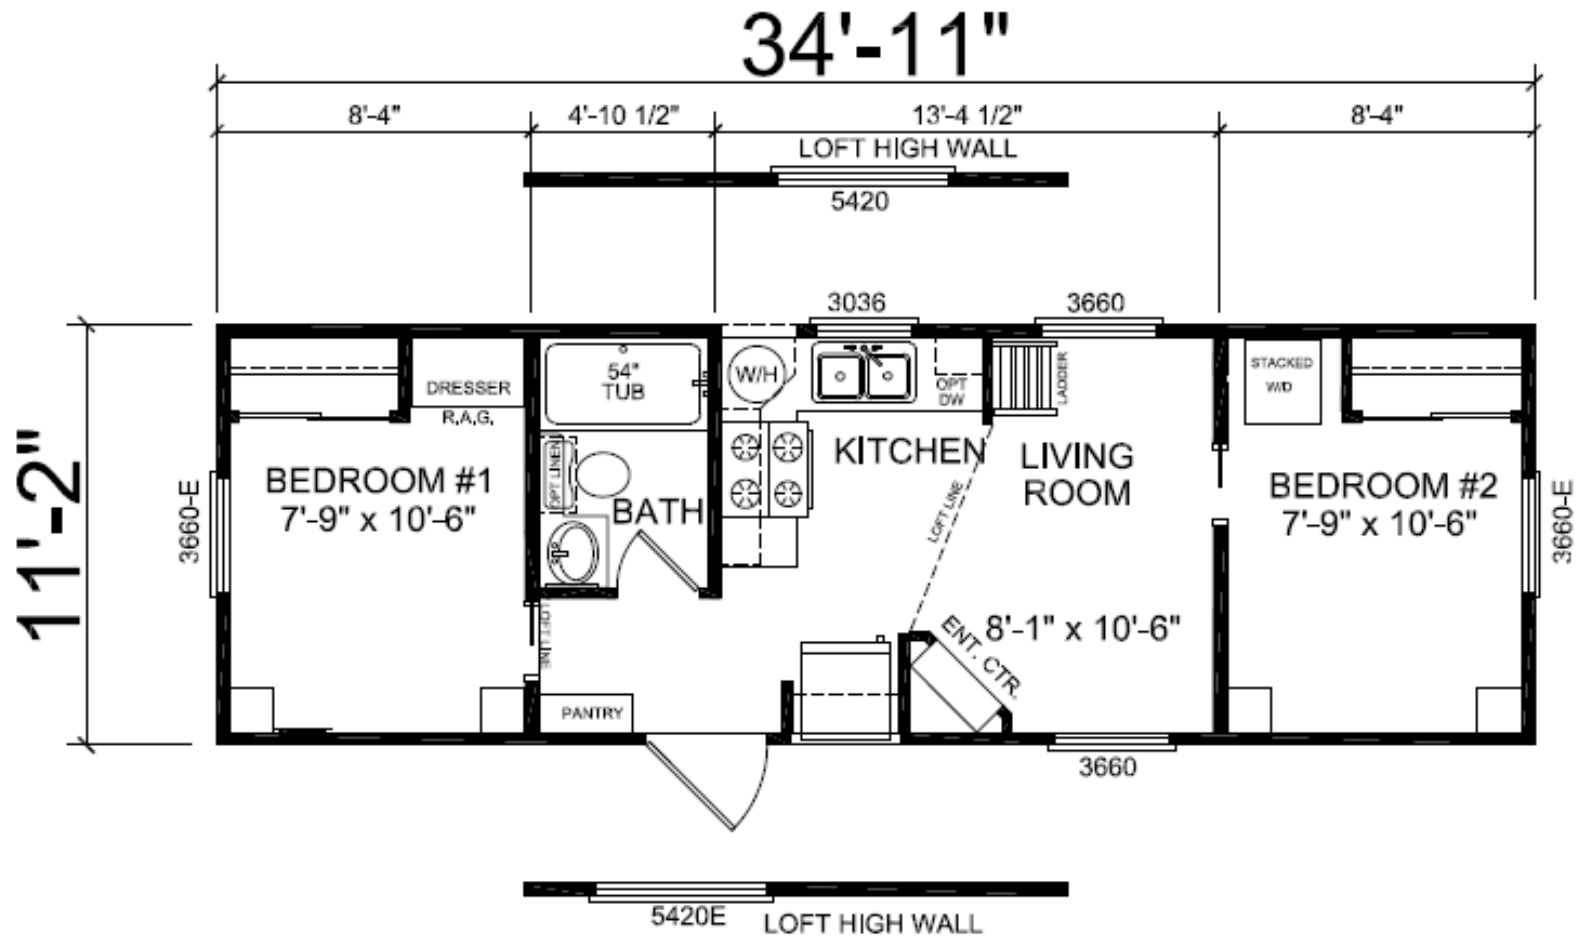

# A-511 Loft

399 SQ FT

view our display models at 4384 E Interstate 30, Rockwall, Texas 75087

1-877-219-4059 or 972-771-2176

[www.RecreationalResortCottages.com](http://www.RecreationalResortCottages.com)