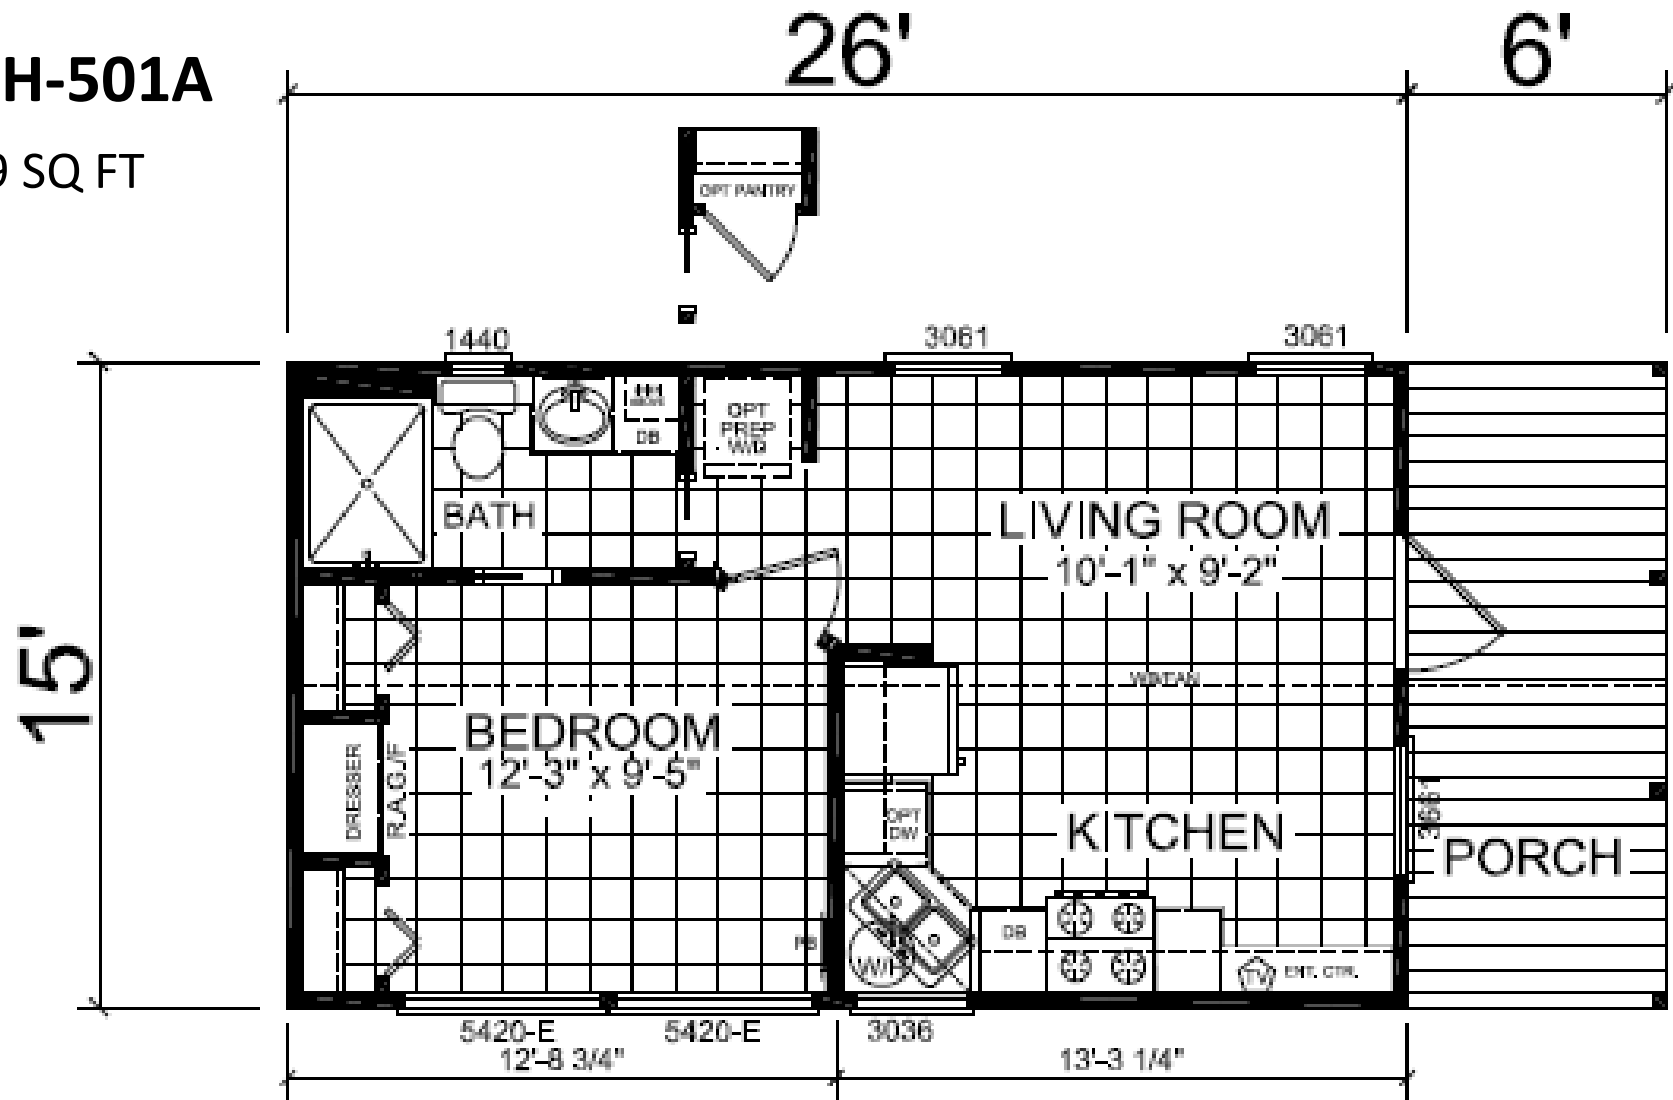

APH-501A

399 SQ FT

**Recreational
Resort Cottages
and cabins**

view our display models at 4384 E Interstate 30, Rockwall, Texas 75087

1-877-219-4059 or 972-771-2176

www.CabinSupercenter.com

www.ParkModelSupercenter.com

MHDRET00036207/IHB1526

Due to continuous improvements, regulations, and material/product changes, floorplan specifications may change without notice.