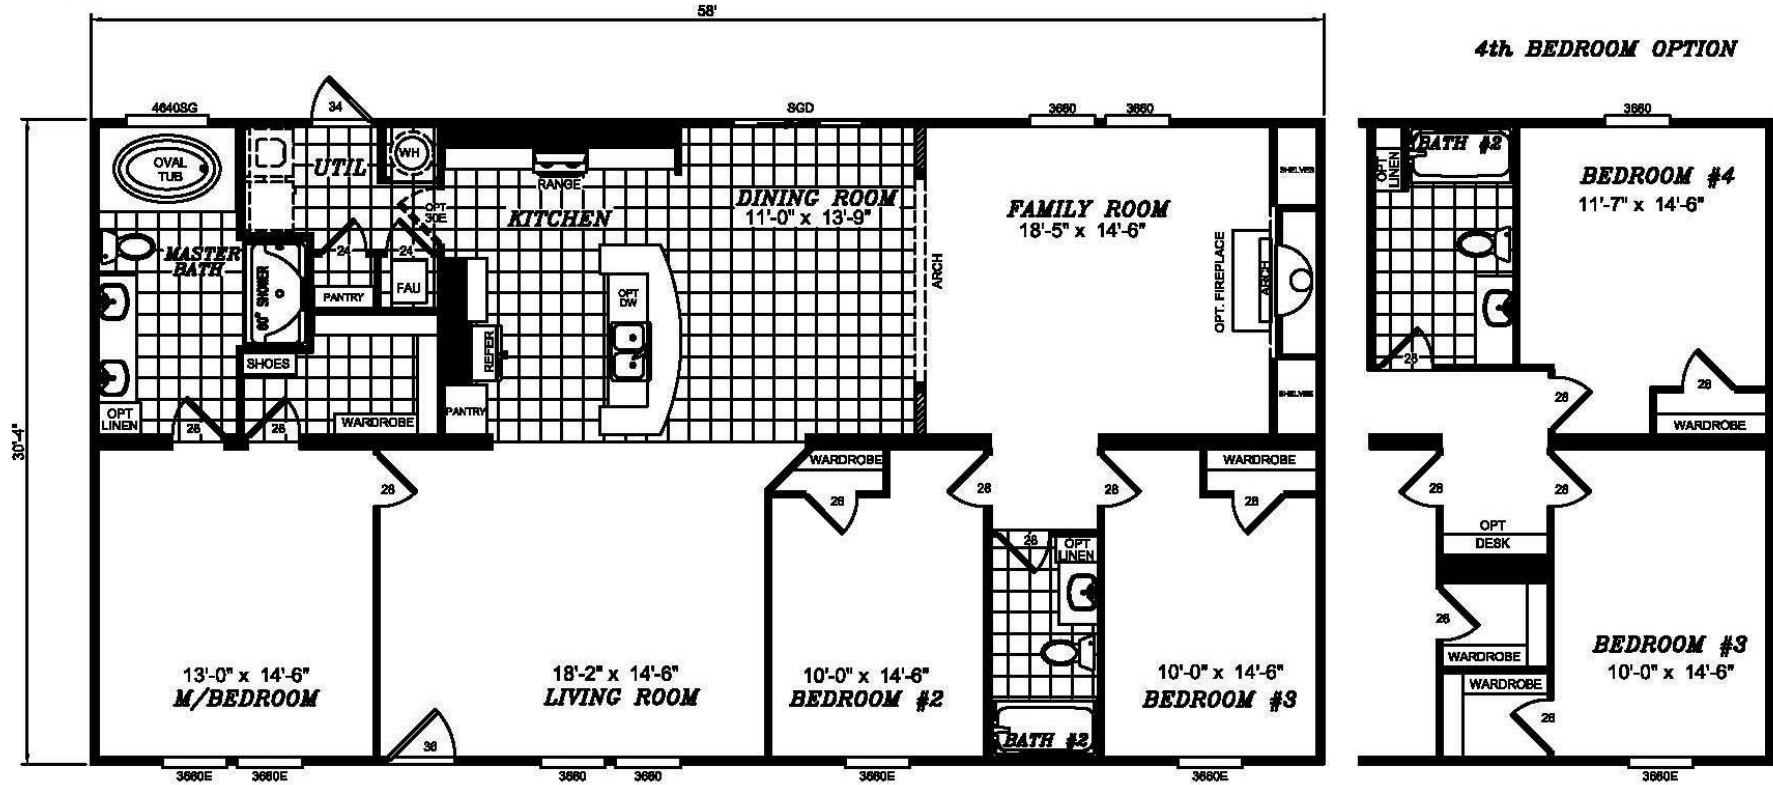

APH 1302

1,760 SQ. FT.

1-877-219-4059 or 972-771-2176

4384 E Interstate 30, Rockwall, Texas 75087—email us at sales@athensparkhomes.net

RBI# MHDRET00036207