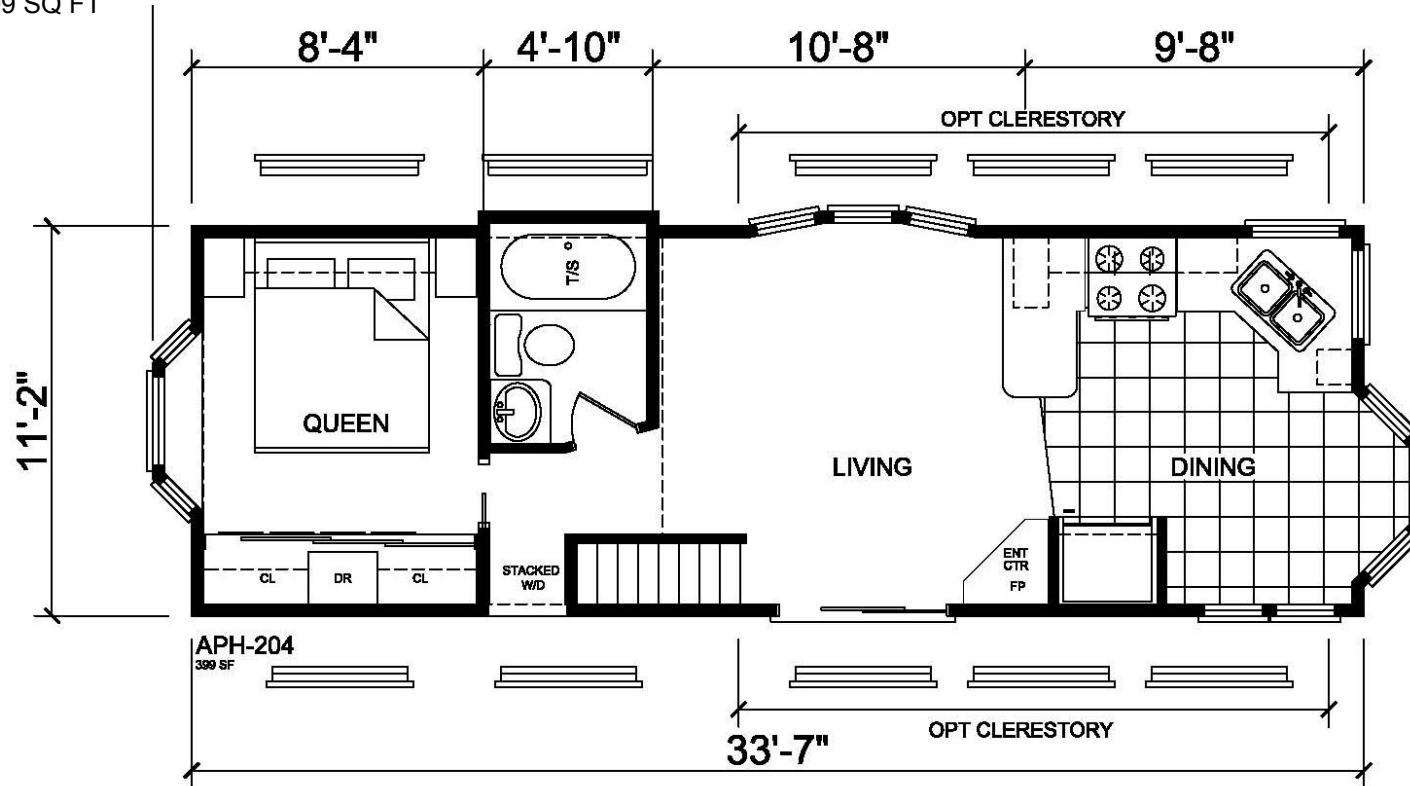

APH 204

399 SQ FT

1-877-219-4059 or 972-771-2176

4384 E Interstate 30, Rockwall, Texas 75087—email us at sales@athensparkhomes.net

RBI# MHDRET00036207