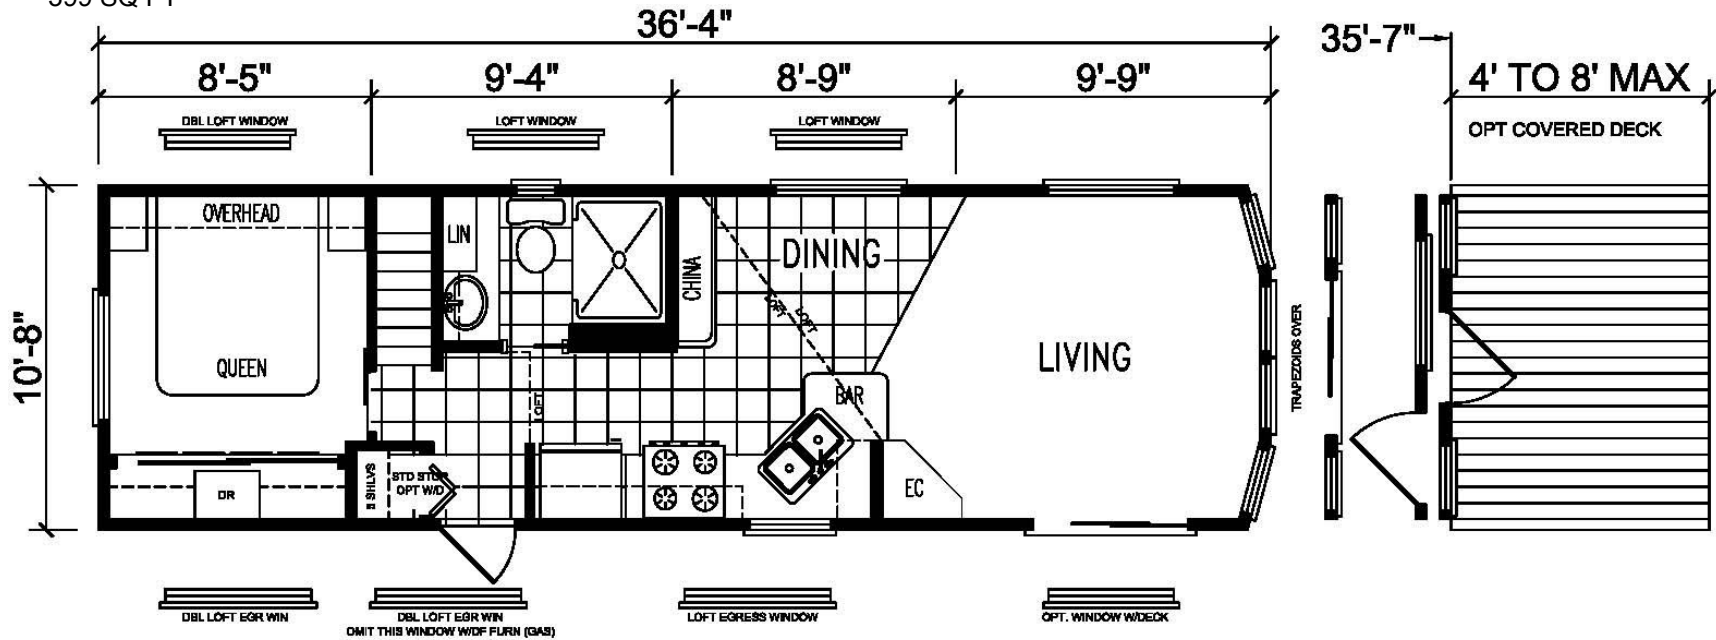

APH 426C

399 SQ FT

APH-426-S-DL

399 SQ. FT. W/LOG SIDING

1-877-219-4059 or 972-771-2176

4384 E Interstate 30, Rockwall, Texas 75087—email us at sales@athensparkhomes.net

RBI# MHDRET00036207