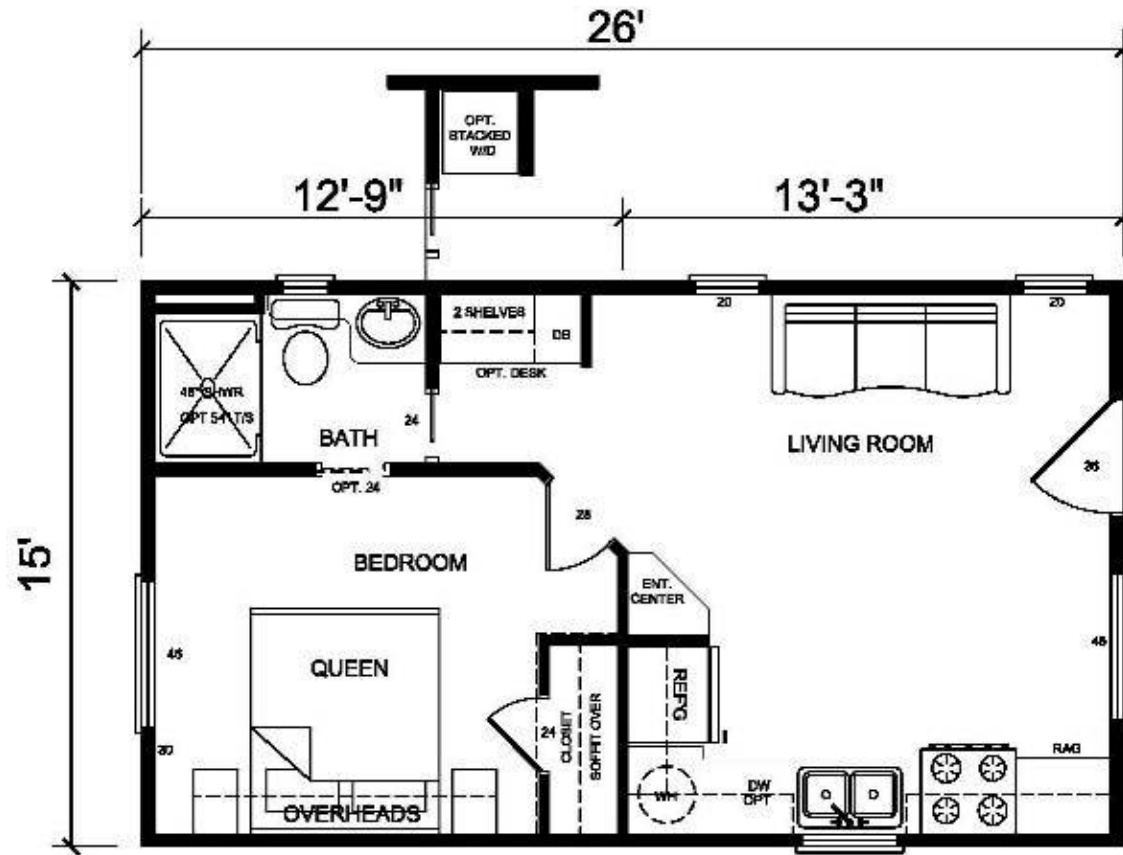

APH 460C

399 SQ FT

1-877-219-4059 or 972-771-2176

4384 E Interstate 30, Rockwall, Texas 75087—email us at sales@athensparkhomes.net

RBI# MHDRET00036207