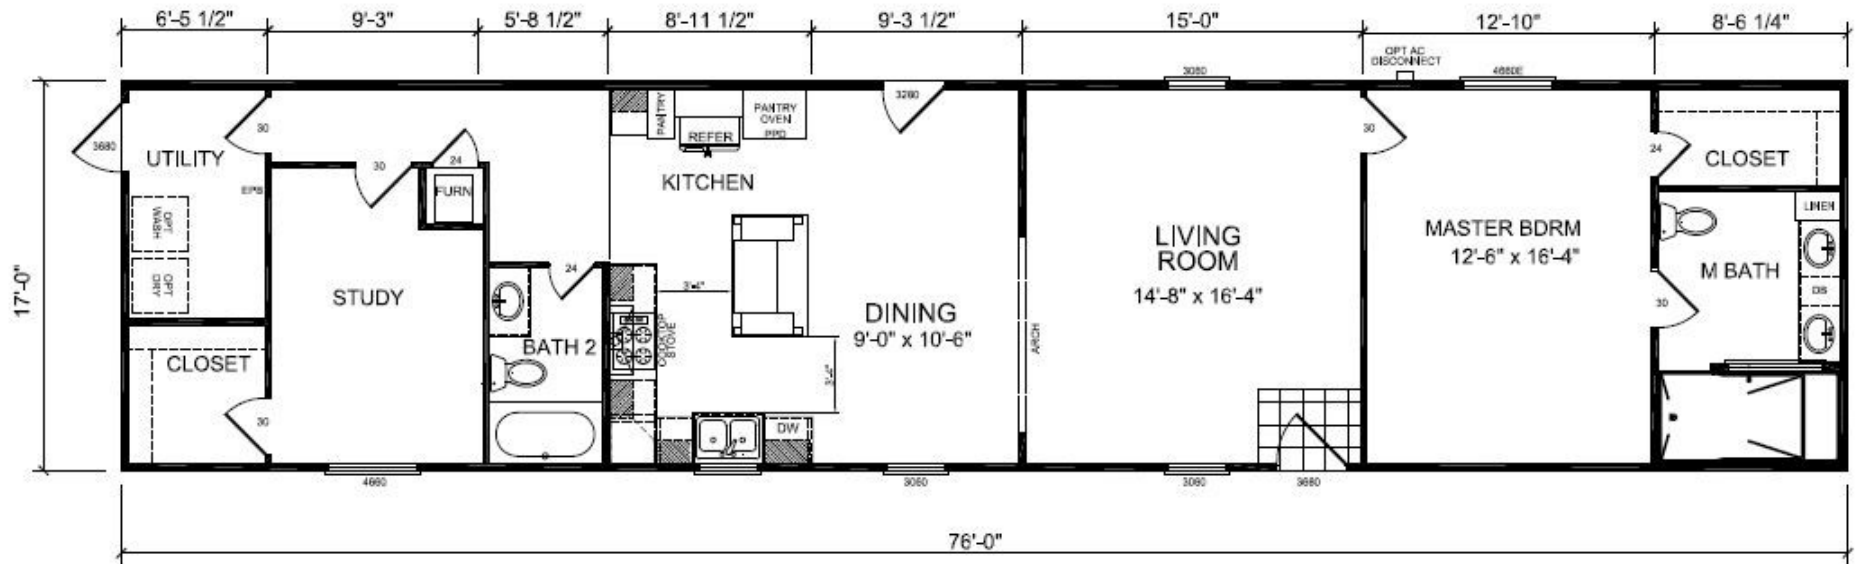

A-SERIES CC-1723

1153 SQ FT

view our display models at 4384 E Interstate 30, Rockwall, Texas 75087

1-877-219-4059 or 972-771-2176

www.CabinSupercenter.com

www.ParkModelSupercenter.com

MHDRET00036207/IHB1526