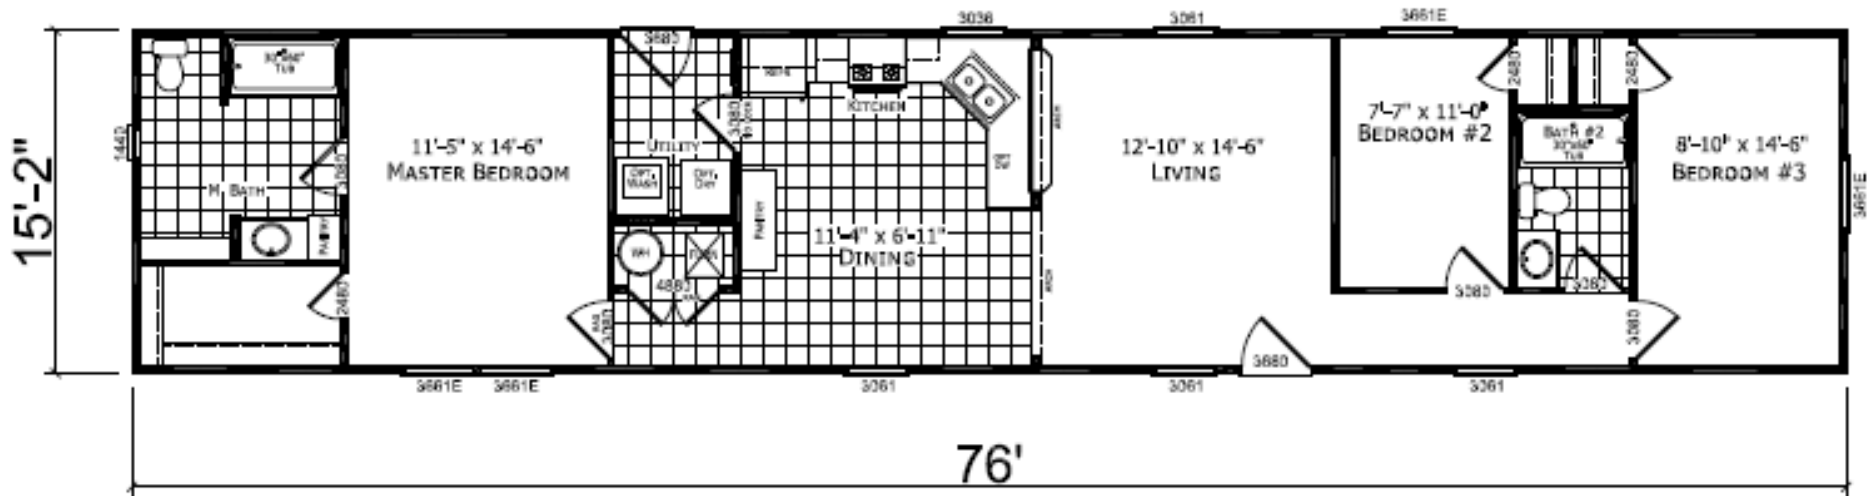

CS-1201

1153 SQ FT

**Recreational
Resort Cottages
and cabins**

view our display models at 4384 E Interstate 30, Rockwall, Texas 75087

1-877-219-4059 or 972-771-2176

www.CabinSupercenter.com

www.ParkModelSupercenter.com

MHDRET00036207/IHB1526

Due to continuous improvements, regulations, and material/product changes, floorplan specifications may change without notice.