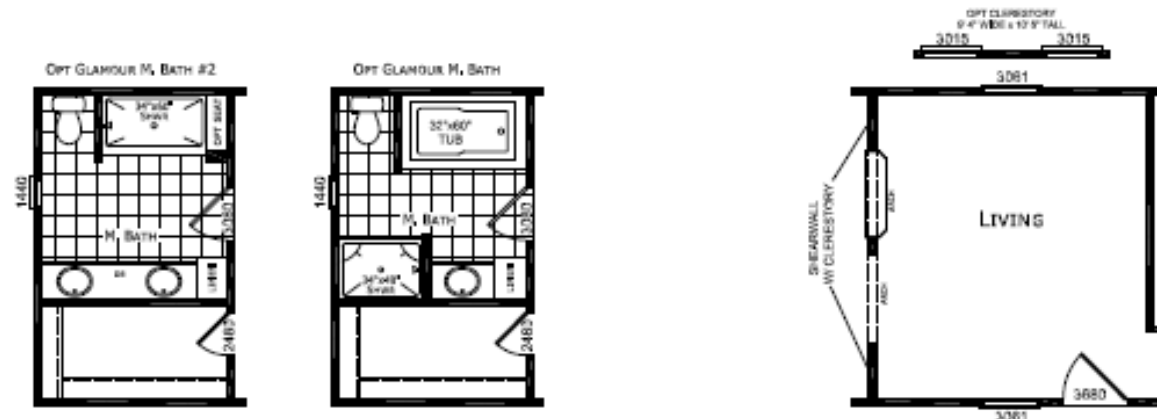

CS-1201

1153 SQ FT

**Recreational
Resort Cottages
and cabins**

view our display models at 4384 E Interstate 30, Rockwall, Texas 75087

1-877-219-4059 or 972-771-2176

www.CabinSupercenter.com

www.ParkModelSupercenter.com

MHDRET00036207/IHB1526

Due to continuous improvements, regulations, and material/product changes, floorplan specifications may change without notice.