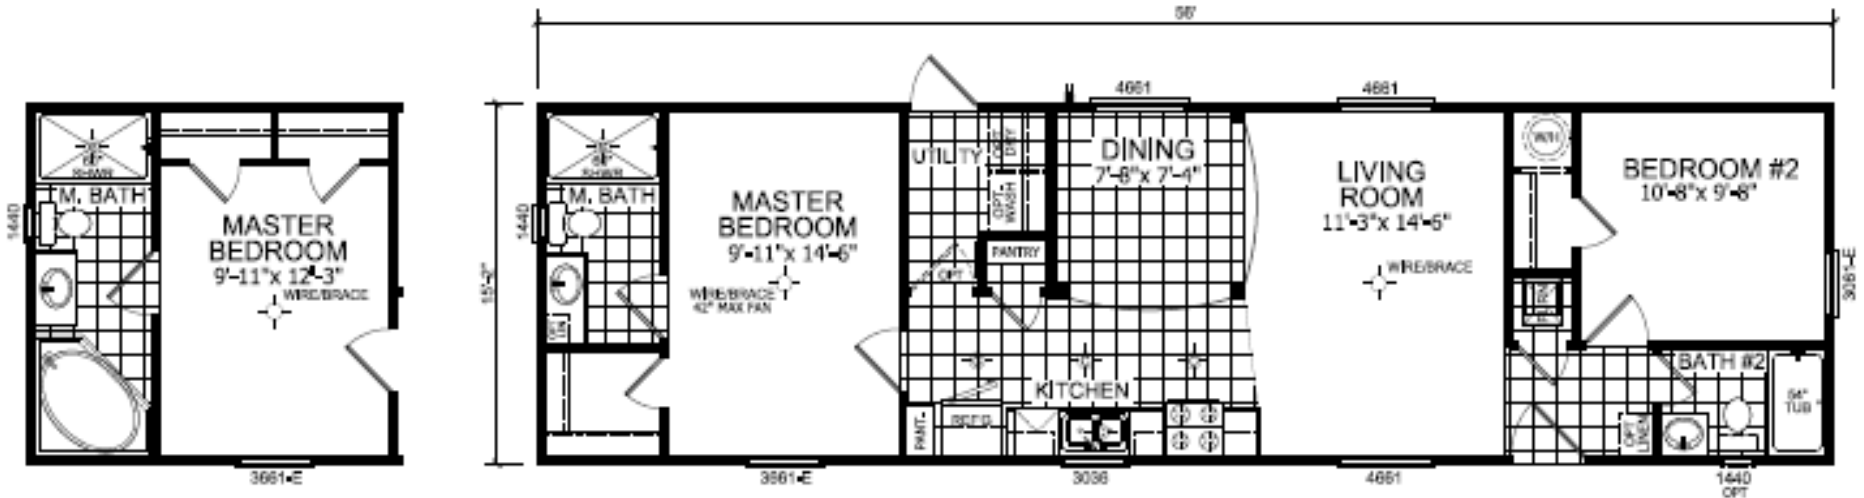

CS-1202

849 SQ FT

MODEL CC-1202
2 BEDROOM, 2 BATH
ACTUAL SIZE: 15'-2" x 56'-0"
LIVING AREA: 849 SQ. FT.

view our display models at 4384 E Interstate 30, Rockwall, Texas 75087

1-877-219-4059 or 972-771-2176